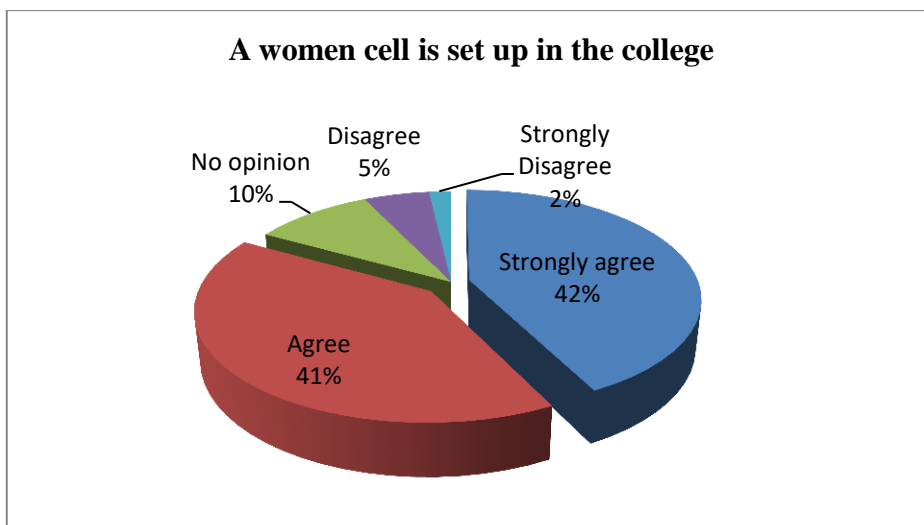

8. A women cell is set up in the college and students are aware about the women cell.