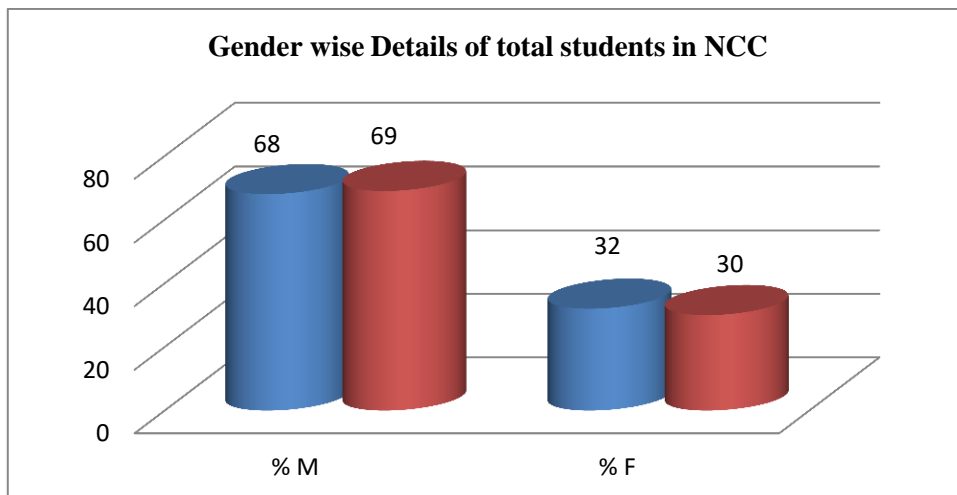

Figure: 8 Gender wise Details of total students in NCC.

2022-23 and 2023-24 two years gender wise details of NCC in College the ratio is changed as near about 2.00 % NCC students. Compared to the previous year, there has been a 1.39 % increase in the number of male and a 1.39 % decrease in the number of female in the year 2023-24. But it is hoped that it can be improved in the future. This issue has been discussed with the principal of the college during audit.

Table: 9 Gender wise Details of total students in NSS

Sr. No.	Year	Total	Male	Female	% M	% F
1	2022-23	250	101	149	40.4	59.6
2	2023-24	250	84	166	33.6	66.4