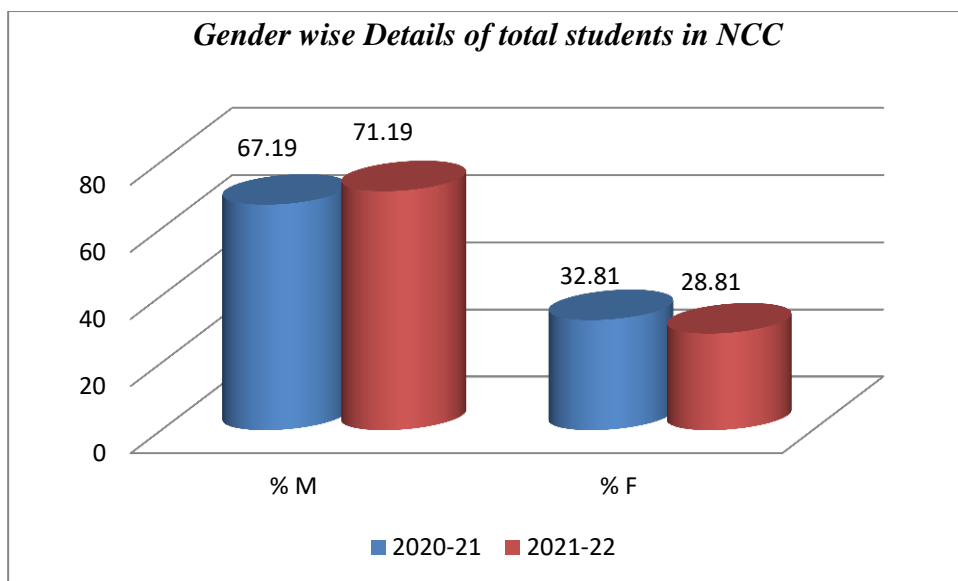

**Table: 11 Gender wise Details of total students in NCC**

Sr. No.	Year	Total	male	Female	% M	% F
1	2020-21	64	43	21	67.19	32.81
2	2021-22	59	42	17	71.19	28.81

Figure: 11 Gender wise Details of total students in NCC.