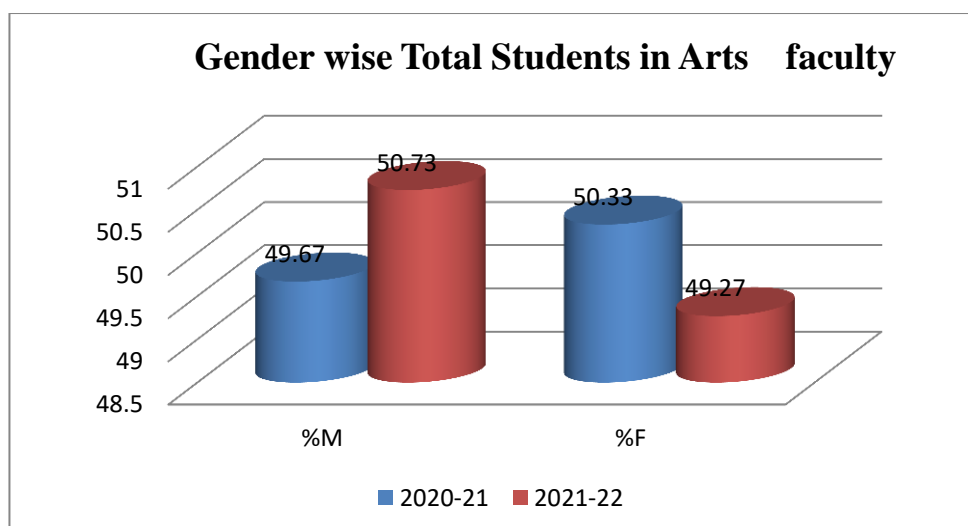

Figure: 2 Gender wise Details of Total Students in Arts Subjects

The number of students increased in 2020-21 so there is a slight increase of 1.06 % is found to be there with male's population and slight decreased of 1.06 % is found to be there with female population as compared to previous year. The number of males in arts subjects such as Marathi, Hindi, English, Economics, Geography etc. slightly decreased as compared to previous years.

Table: 3 Gender wise Details of total students in Science faculty

Sr. No.	Year	Total	Male	Female	%M	%F
1	2020-21	767	371	396	48.37	51.63
2	2021-22	973	452	521	46.45	53.55