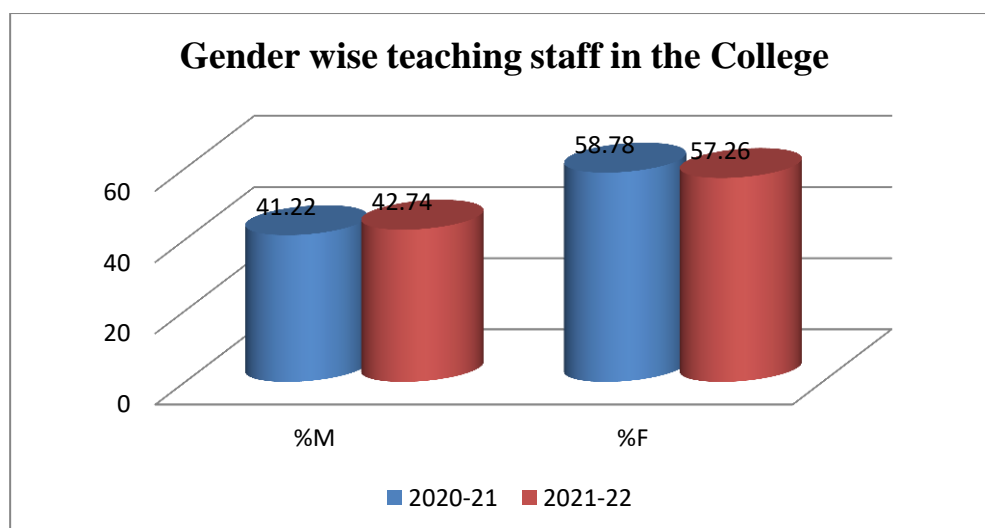

Figure: 8 Gender wise teaching staff in the College

The total number of male teaching staff is more as compares to female. Not with standing mandatory female reservation policy of the state government female teachers are significantly less than the male. This may be due to the fact that well educated female work force has been less. It is improving in the last few decades but not sufficient enough to be reaching to 50% mark. Compared to other colleges in the area this college certainly stands out in terms of women participation in teaching. This proves that Maharashtra men are empowering as time travels. It's also a need of Institution to have more female teachers with more girl's students.

Table: 9 Gender wise Details of total HODs in the College

Sr. No.	Year	Total	male	Female	%M	%F
1	2020-21	19	13	08	61.90	38.09
2	2021-22	20	16	05	76.19	23.81