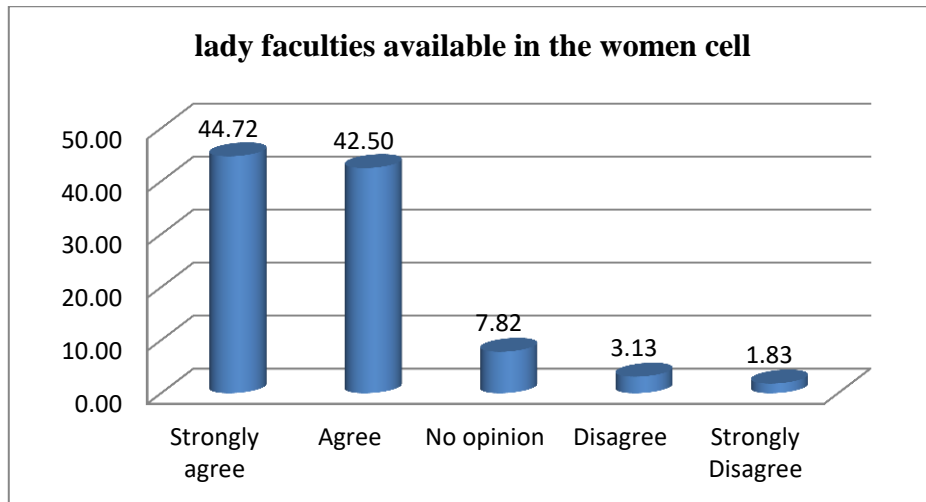

9. There are lady faculties available in the women cell.