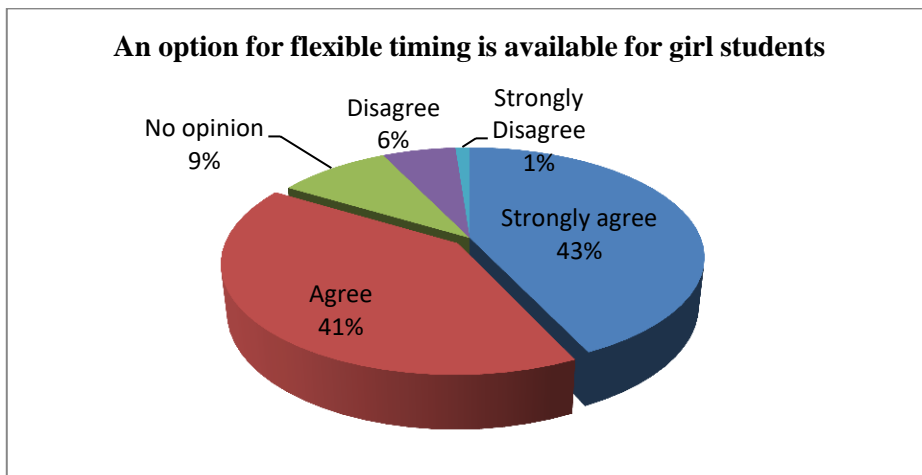

7. An option for flexible timing is available for girl students. For example, for outside scholars, no class is arranged in late evening or early morning.