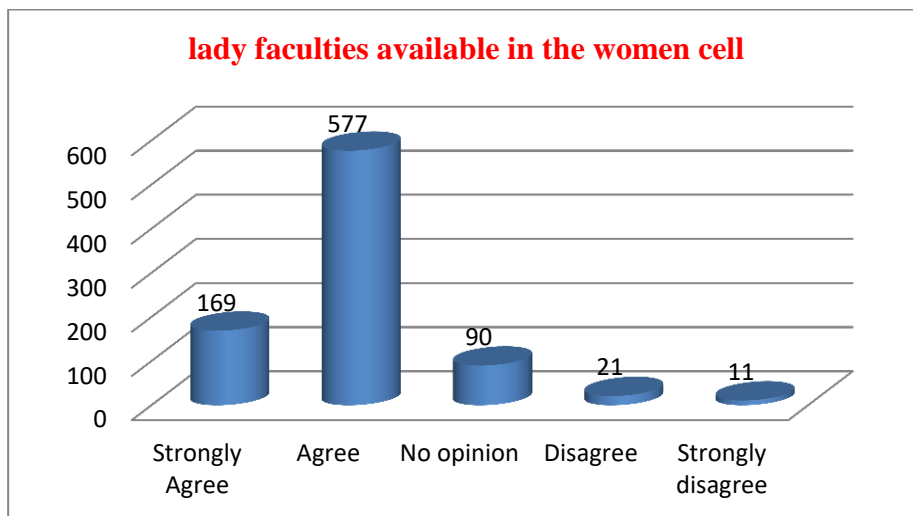

9. There are lady faculties available in the women cell.