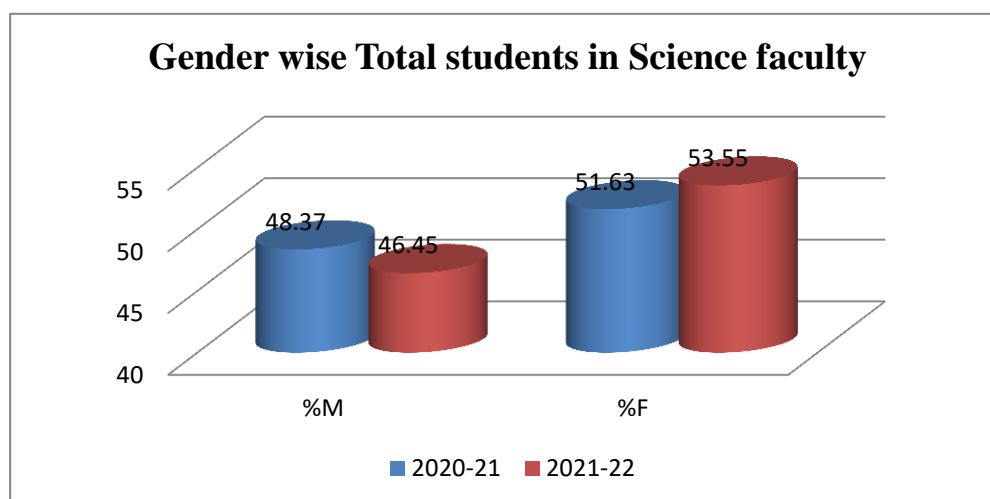

Figure3: Gender wise Details of total students in Science

The 1.92 % increase found in total number of students reflected here also. In science though the numbers of males are still more but a decrease is found as compared to previous years. It is interesting to note that participation of male is more in science