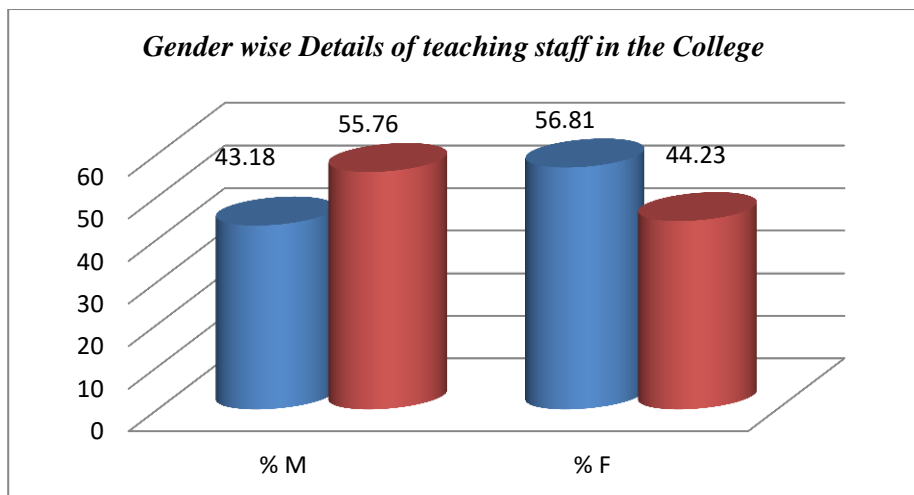

Figure: 5 Gender wise teaching staff in the College

The total number of female teaching staff is more as compared to male in 2022-23 but in next academic year the total number of male staff is more as compared to female in 2023-24. Not with standing mandatory female reservation policy of the state government female teachers are significantly less than the male. This may be due to the fact that well educated female work force has been less. It is improving in the last few decades but not sufficient enough to be reaching to 50% mark. Compared to other colleges in the area this college certainly stands out in terms of women participation in teaching. This proves that Maharashtra men are empowering as time travels. It’s also a need of Institution to have more female teachers with more girl’s students.

Table: 6 Gender wise Details of total HODs in the College

Sr. No.	Year	Total	Male	Female	% M	% F
1	2022-23	15	10	5	66.66	33
2	2023-24	15	10	5	66.66	33