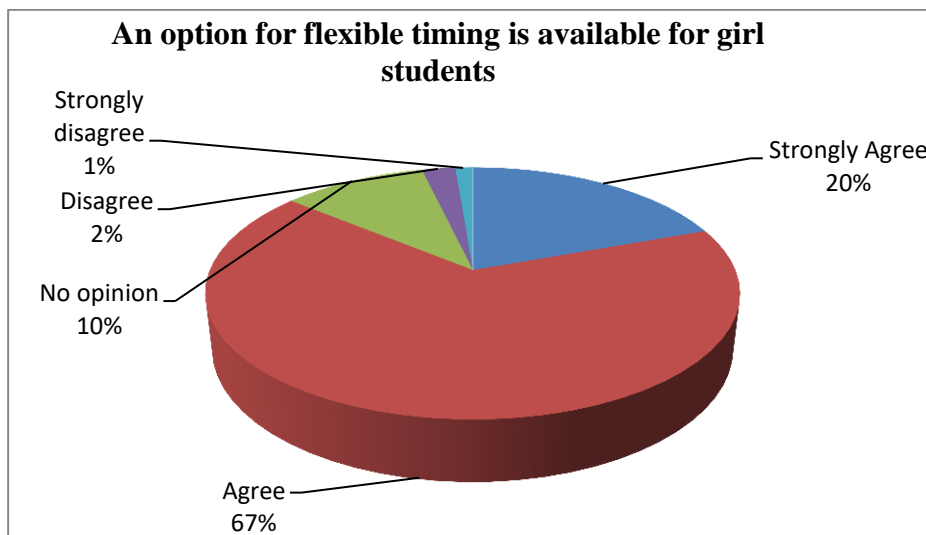

6. Adequate security arrangements have been made in the campus and common areas during day and night.

7. An option for flexible timing is available for girl students. For example, for outside scholars, no class is arranged in late evening or early morning.