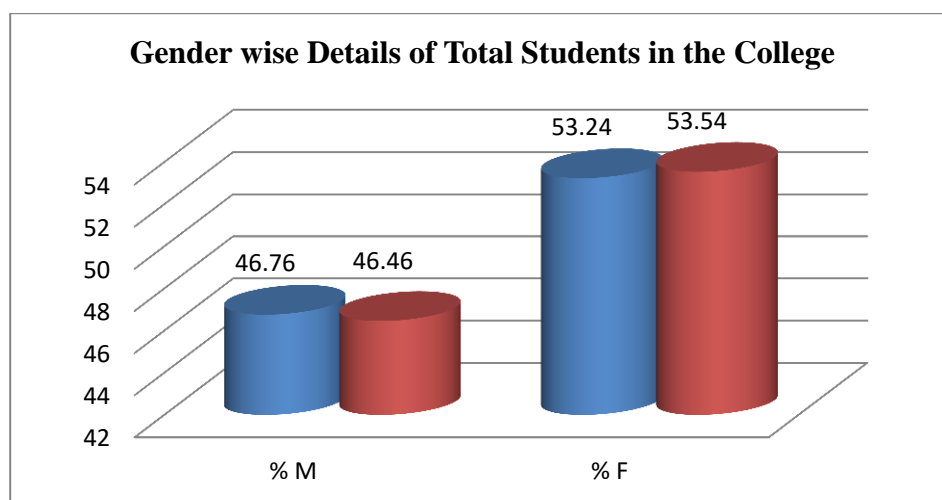

GENDER AUDIT REPORT

2022-23 & 2023-24

Gender wise Details of Total Students & Staff in the College

Table1: Gender wise Details of Total Students in the College

Sr. No.	Year	Total	Male	Female	% M	% F
1	2022-23	6637	3104	3529	46.76	53.24
2	2023-24	5735	2665	3064	46.46	53.54

Figure 1: Gender wise Details of Total Students in the College

The table shows year wise gender classification of male and female strength of students and the total number of admissions in the college. It appears that the number of male students decreased in 2022-23 so there is a slight decrease of 0.30 % is visible in female's population and slight increase of 0.30 % is visible in female population as compared to previous year.

Table: 2 Gender wise Details of Total Students in Arts faculty

Sr. No.	Year	Total	Male	Female	% M	% F
1	2022-23	1150	590	560	51.30	48.7
2	2023-24	1200	608	590	50.66	49.33