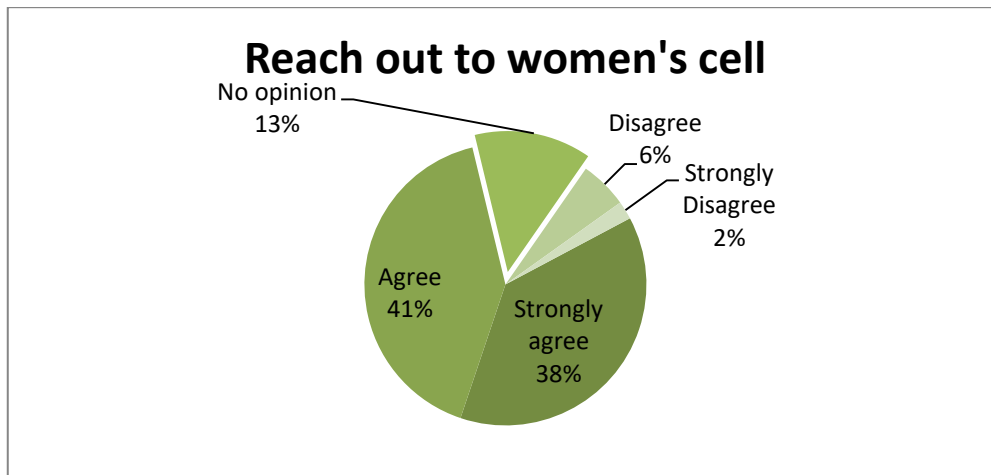

10. Do you reach out to women's cell?