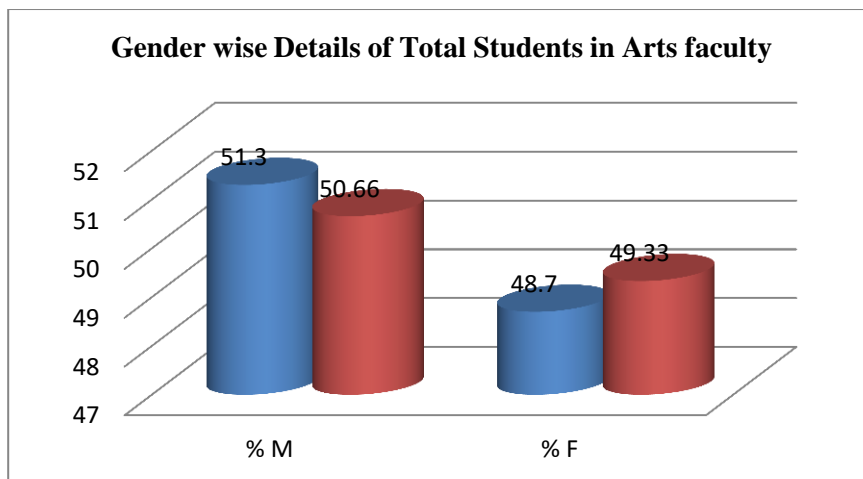

Figure: 2 Gender wise Details of Total Students in Arts Subjects

The number of Arts faculty students increased from 1150 to 1200 in 2023-24 so there is a slight decrease of 0.64 % is visible in male’s population and slight increase of 0.64 % is visible in female population as compared to previous year. The number of males in arts subjects such as Marathi, Hindi, English, Economics, Geography etc. slightly decreased as compared to previous years.

Table: 3 Gender wise Details of total students in Science faculty

Sr. No.	Year	Total	Male	Female	% M	% F
1	2022-23	2085	1047	1038	50.21	49.79
2	2023-24	761	293	468	38.50	61.5