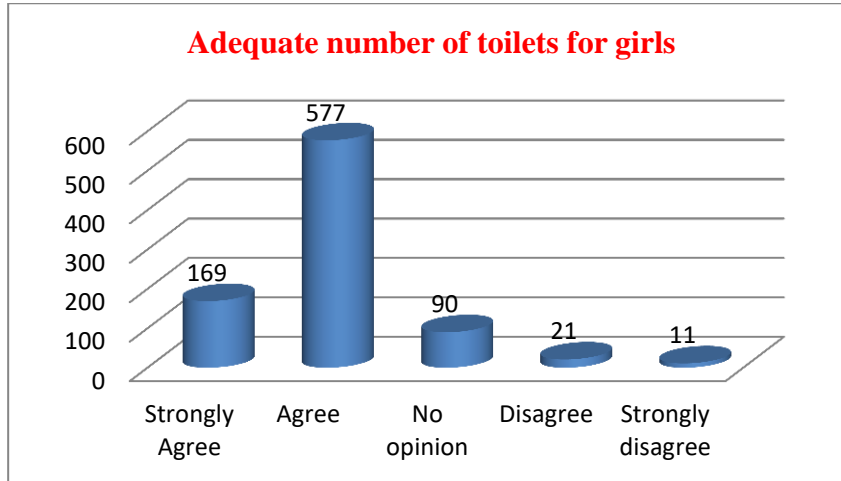

3. Adequate number of toilets are available in the campus for girls.