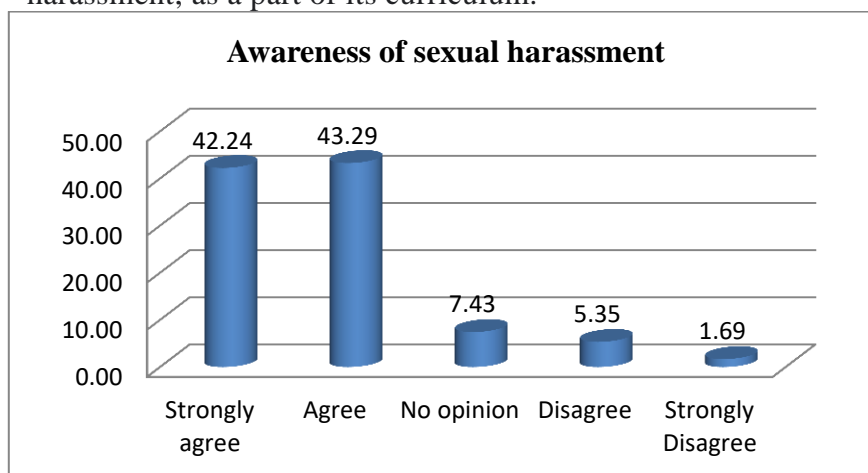

2. The college conducts gender awareness programs, such as awareness of sexual harassment, as a part of its curriculum.