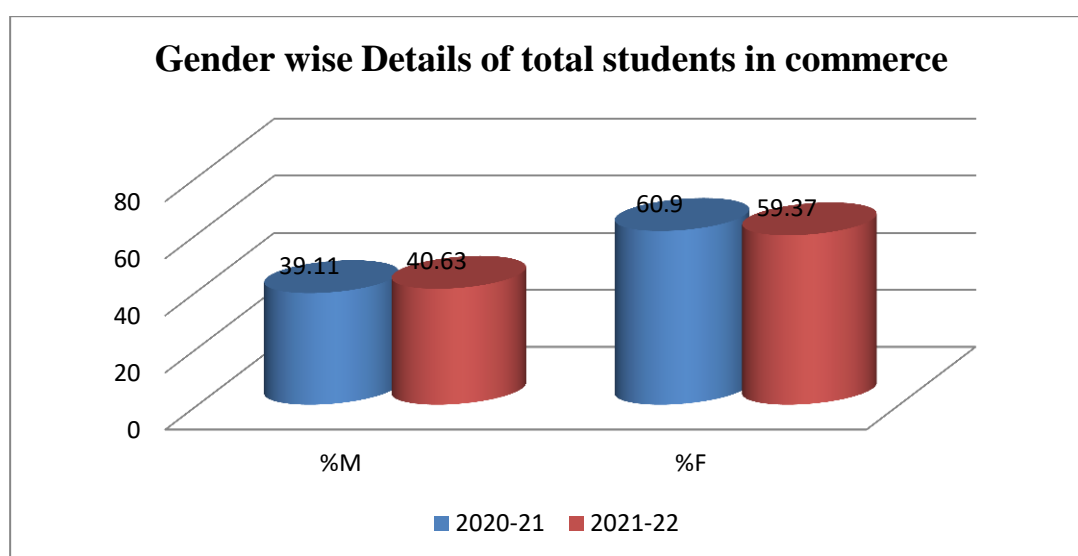

education. This underlines again, as the comfort zone provided by the college in science laboratories in which males have to interact with staff and female students during practical hours. Similar type of phenomenon has been observed in commerce stream.

Table: 4 Gender wise Details of total students in commerce faculty

Sr. No.	Year	Total	Male	Female	%M	%F
1	2020-21	1662	650	1012	39.11	60.90
2	2021-22	1799	731	1068	40.63	59.37

Figure:4 Gender wise Details of total students in commerce

In commerce the total number boys slightly increased. Reduced job opportunity in engineering, medical, pharmacy etc. might be the reason why more males are turning to arts, science and commerce.

Table: 5 Gender wise Details of total students in BCS faculty

Sr. No.	Year	Total	Male	Female	%M	%F
1	2020-21	309	175	134	56.63	43.37
2	2021-22	410	210	160	51.22	48.78