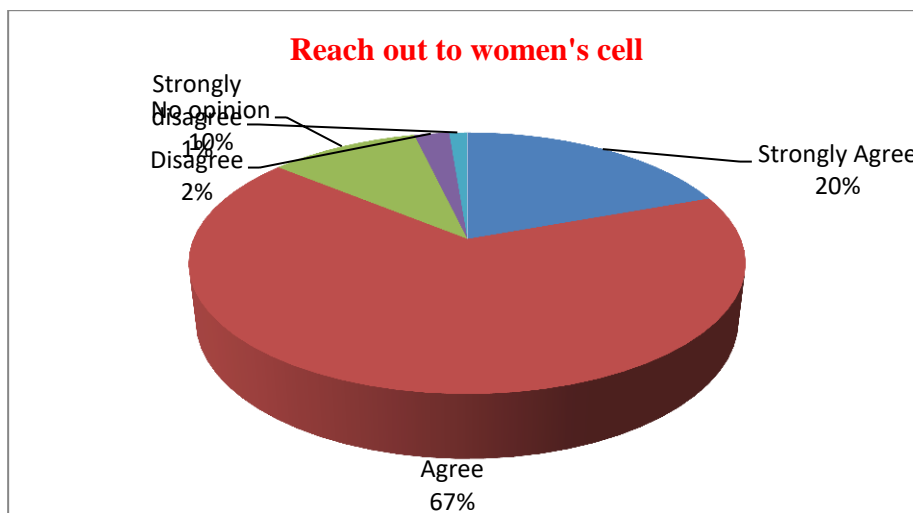

10. Do you reach out to women's cell?