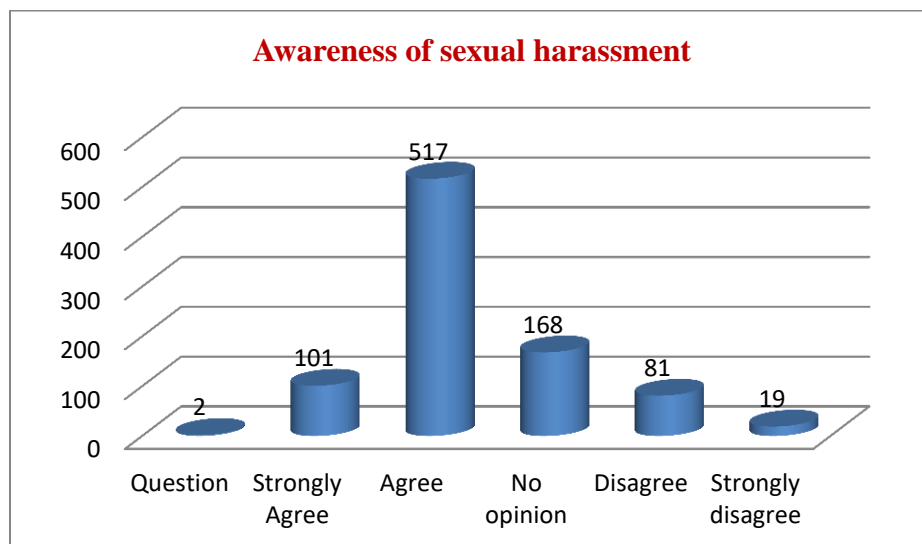

2. The college conducts gender awareness programs, such as awareness of sexual harassment, as a part of its curriculum.