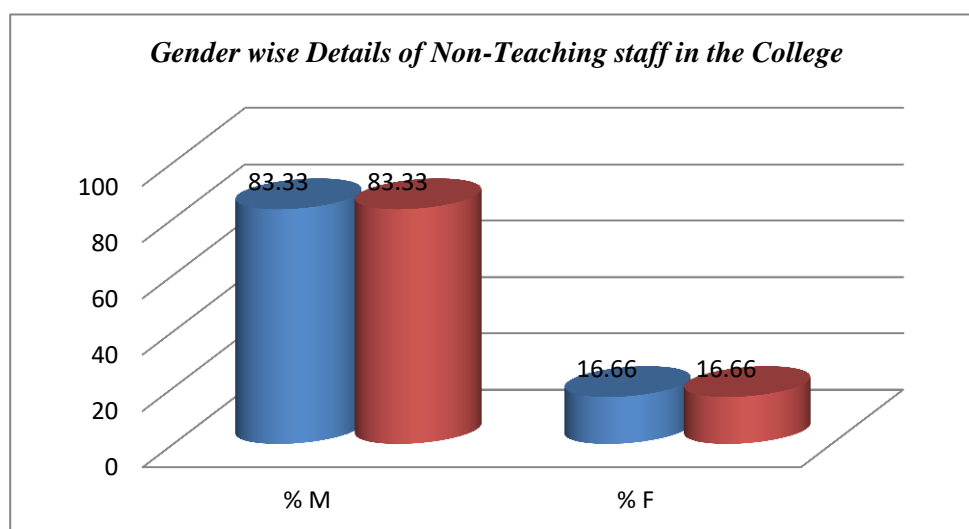

Since two years gender wise details of total Head of the Departments (HODs) in College the ratio has not changed. There has been no decrease or increase in the number of male department heads and the number of female department heads in the 2023-24 as compared to the previous year.

Table: 7 Gender wise Details of Non-Teaching staff in the College

Sr. No.	Year	Total	Male	Female	% M	% F
1	2022-23	12	10	2	83.33	16.66
2	2023-24	12	10	2	83.33	16.66

Figure: 7 Gender wise Details of Non-Teaching staff in the College

Since two years gender wise details of total non-teaching staff in College the ratio is fixed as near about 83.33 % males and 16.66 % female are in non-teaching. It is appropriate to have more than 80% of the staff here as men. But we hope that it can be improved in the future. Otherwise it is not suitable for college students for administration. This issue has been discussed with the principal of the college during audit. According to him the management has complete awareness about the issue. They prefer female candidate at the time of interview and appointment of staff. It is also observed by the management that attrition rate is alarming in case of women staff because of their migration after marriage. The college makes it sure to have presence of women teacher in the office and student facility center during the peak hours. Such kind of practical approach by the head of the institution is well appreciated.

Table: 8 Gender wise Details of total students in NCC

Sr. No.	Year	Total	Male	Female	% M	% F
1	2022-23	50	34	16	68.00	32.00
2	2023-24	49	34	15	69.39	30.61