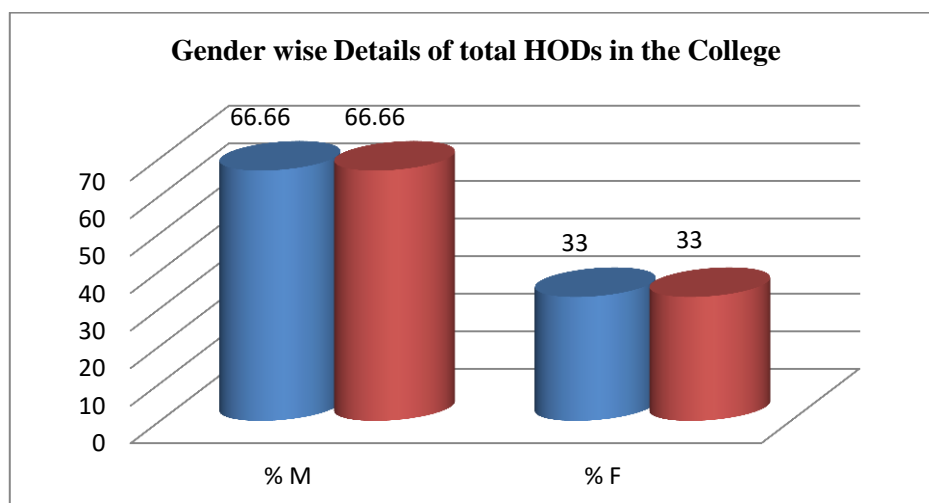

The total number of female teaching staff is more as compared to male in 2022-23 but in next academic year the total number of male staff is more as compared to female in 2023-24. Not with standing mandatory female reservation policy of the state government female teachers are significantly less than the male. This may be due to the fact that well educated female work force has been less. It is improving in the last few decades but not sufficient enough to be reaching to 50% mark. Compared to other colleges in the area this college certainly stands out in terms of women participation in teaching. This proves that Maharashtra men are empowering as time travels. It’s also a need of Institution to have more female teachers with more girl’s students.

Table: 6 Gender wise Details of total HODs in the College

Sr. No.	Year	Total	Male	Female	% M	% F
1	2022-23	15	10	5	66.66	33
2	2023-24	15	10	5	66.66	33

Figure: 6 Gender wise Details of total HODs in the College

Since two years gender wise details of total Head of the Departments (HODs) in College the ratio has not changed. There has been no decrease or increase in the number of male department heads and the number of female department heads in the 2023-24 as compared to the previous year.