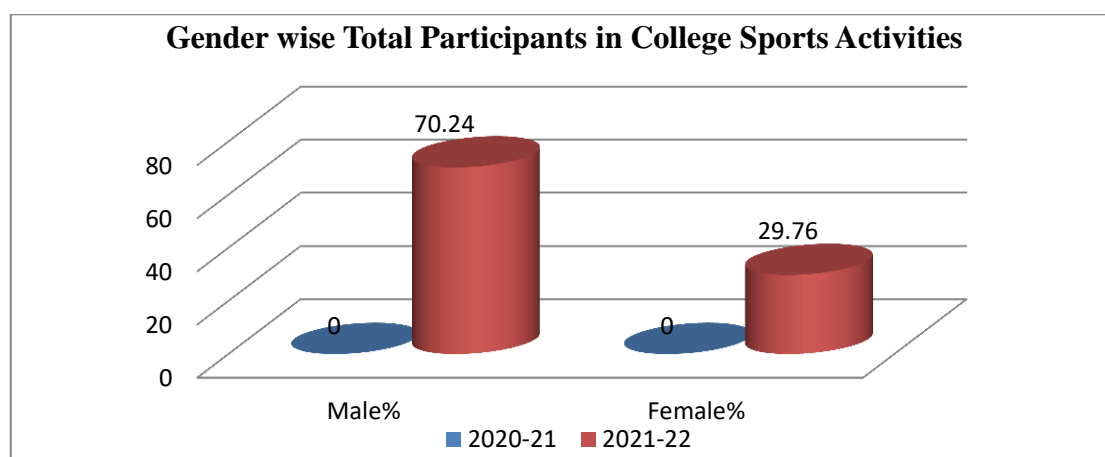

participating in the NSS committee, the number of girls has increased from 55.2 to 62.8 per cent in two years, while the number of boys has dropped from 44.8 to 37.2 per cent in 2020-21 & 2021-22 years respectively. The selection of NSS volunteers are on the basis of their attitude towards selfless service to societal actions and also the ability to work in group is also considered. It's a matter of pride to see girls always excel in these activities.

Table: 13 Gender wise Details of total Participants in College Sports Activities

Sr. No.	Year	Total	Male	Female	% M	% F
1	2020-21	0	0	0	0	0
2	2021-22	84	59	25	70.24	29.76

Table: 13 Gender wise Total Participants in College Sports Activities

The sports competitions are male dominating. Girls concentrate more on athletics but youngsters are involved both in athletics and other games too. Academic year of 2020-21 no sports activity was done by university as well as government due to Covid 19. In the participants of College sports activities are in academic year 2021-22 male 70% and female 30%.

Observations:

As the vital part of this audit a structured questionnaire in Google form has been circulated among the students asking them about gender equity policies and practices in college. About 567 students have answered. The analysis of their responses regarding programme planning and design in the college and its activities revealed that most of the student members feel that the gender equity in policies programmes of the college is adequate.