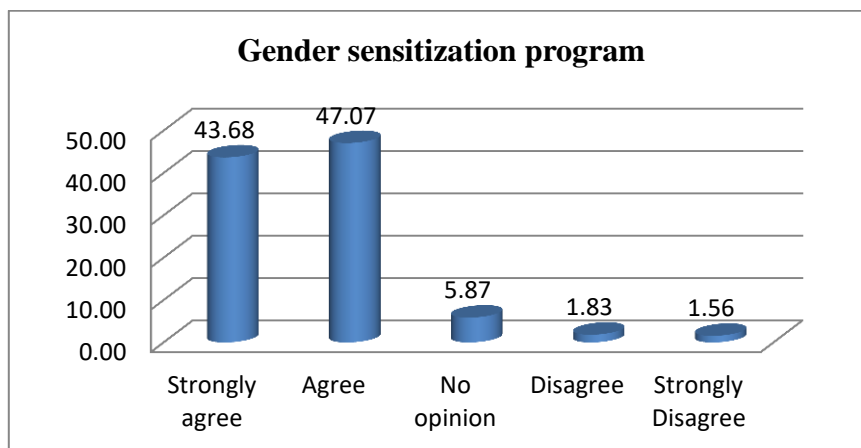

Female participation in learning:

The data regarding number of male and female students clearly shows that male participation in learning is more, although marginal, than that of male in the year 2020-21 & 2021-22 (*Table No. 1*). The next year, however, has shown microscopic decrease in female participation. It may be stated here that the girls in the catchment area of the college have consistently believed that it is quite attractive, safe and comfortable for the girls coming from rural areas.

Number of Survey participants-567

Audit team have collated the data & analyzed the same with respect to the survey results for presenting the same in this report. A questionnaire online link was prepared for Gender Audit and distributed to all students through Class Teachers. More than 50 percent of students of the college participated in this survey. The details of this survey are as follows.

1. The college conducts gender sensitization program as a part of its curriculum