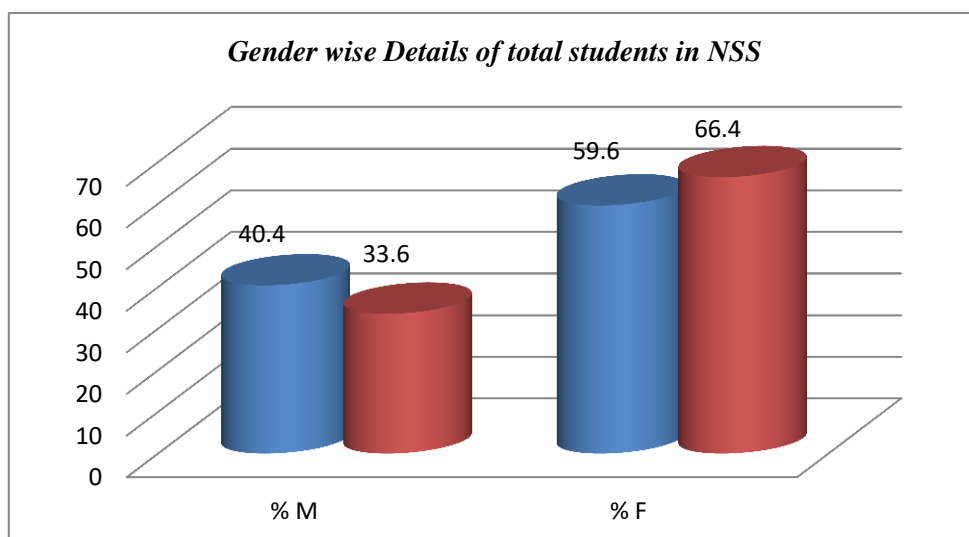

Table: 9 Gender wise Details of total students in NSS

The numbers of students are fixed at 250 for each year. Of the total number participating in the NSS committee, the number of girls has increased from 59.6 to 66.4 per cent in two years, while the number of boys has dropped from 40.0 to 33.6 per cent in 2022-