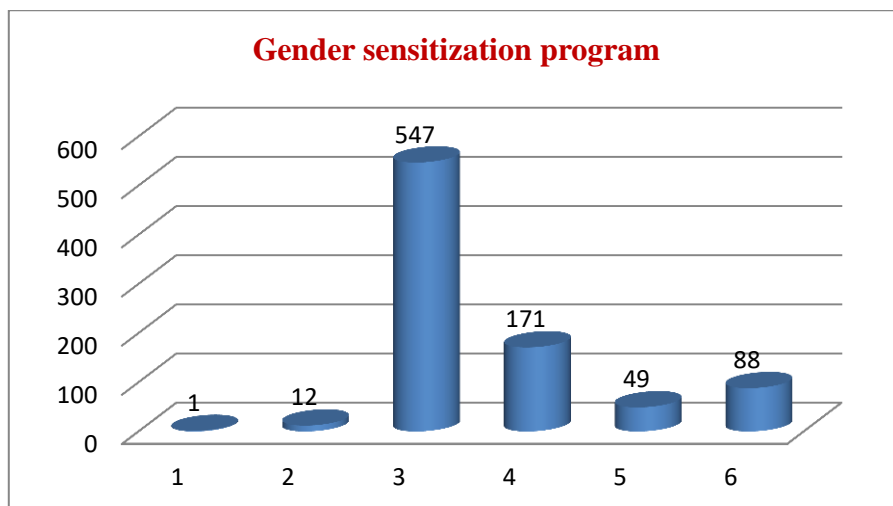

Number of Survey participants-867

Audit team have collated the data & analyzed the same with respect to the survey results for presenting the same in this report. A questionnaire online link was prepared for Gender Audit and distributed to all students through Class Teachers. More than 50 percent of students of the college participated in this survey. The details of this survey are as follows.

1. The college conducts gender sensitization program as a part of its curriculum